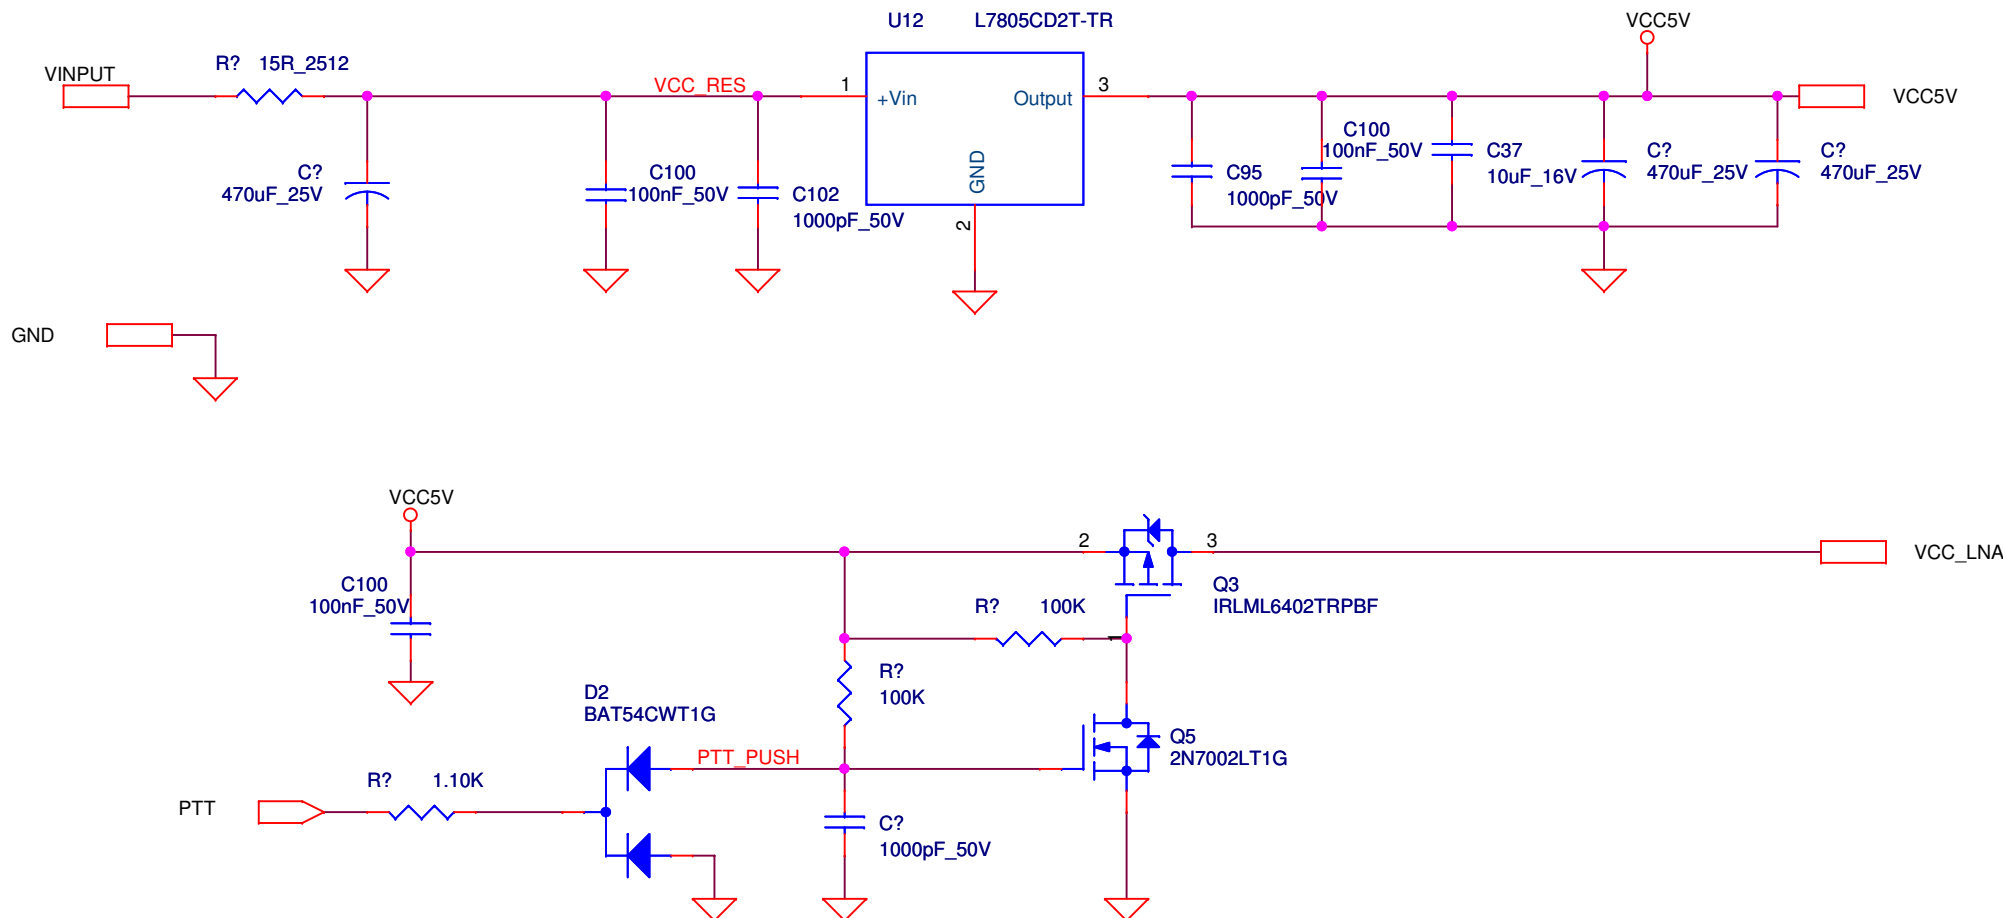

<Variant Name>

RCVR	
4Z5LV	
Ariel ZIP 40700 P.O.B. 1900, alex@4zlv.net	
Title	
RF-IF	
Size B	Document Number RFIF00
Date: Tuesday, May 17, 2011	Rev A
Sheet 1 of 3	

<Variant Name>

PowerSupply

4Z5LV

Ariel
ZIP 40700 P.O.B. 1900, alex@4zlv.net

Title

RF-IF

Size
A

Document Number
RFIF00

Rev
A

Date: Tuesday, May 17, 2011

Sheet 1 of 3

RX input LNA is fully redesigned now
Using ATF51343 and GALI39 amplifiers

<Variant Name>
RX_CHANNEL

4Z5LV		
Ariel ZIP 40700 P.O.B. 1900, alex@4zlv.net		
Title RF-IF		
Size B	Document Number RFIF00	Rev A
Date: Tuesday, May 17, 2011	Sheet 2	of 3