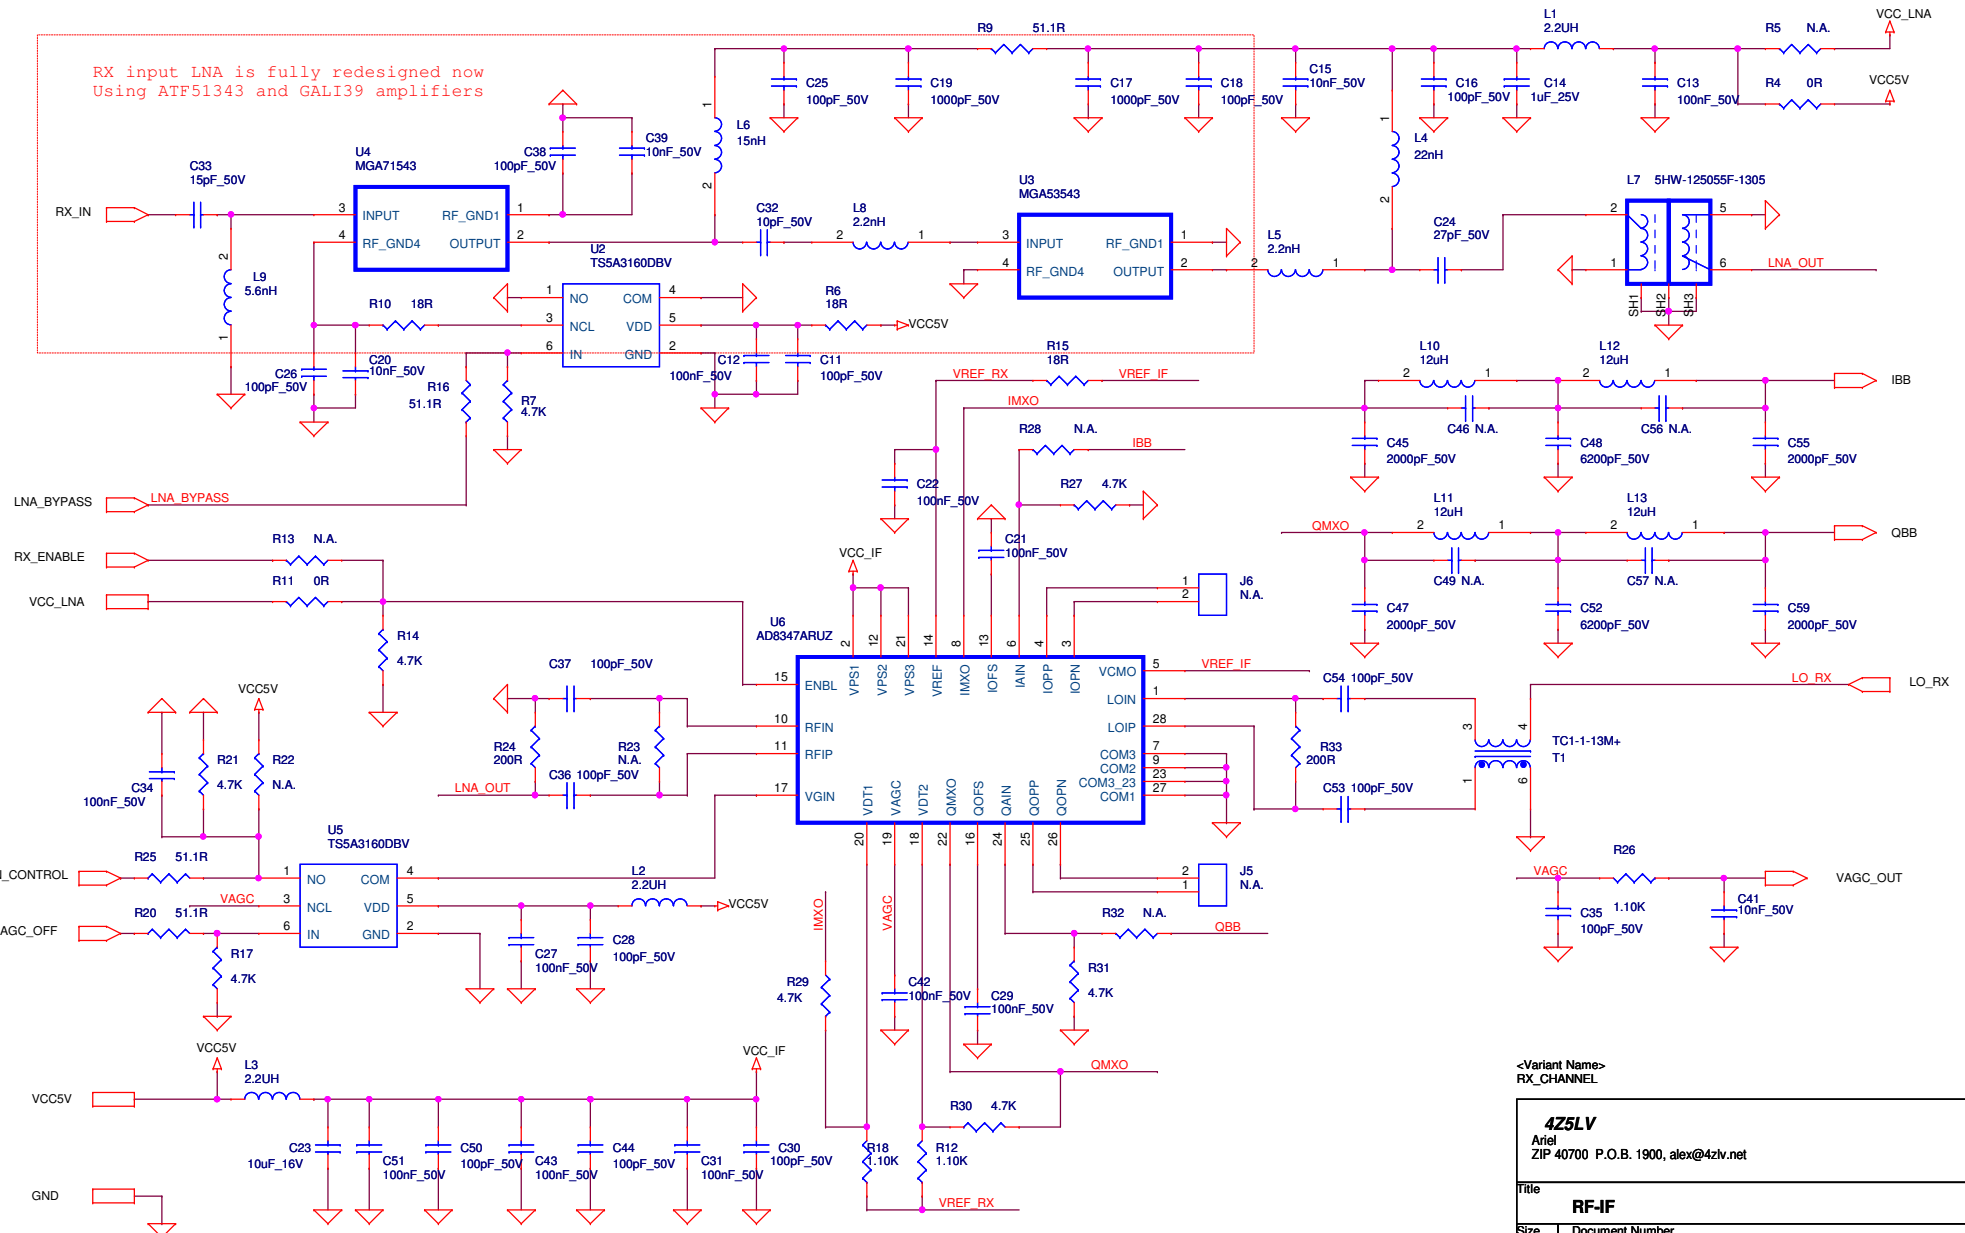

Title

RF-IF

Size
A

Document Number
RFIF00

Rev
A

Date: Tuesday, May 17, 2011

Sheet 1 of 3

RX input LNA is fully redesigned now
Using ATF51343 and GALI39 amplifiers

<Variant Name>
RX_CHANNEL

4Z5LV		
Ariel ZIP 40700 P.O.B. 1900, alex@4zlv.net		
Title RF-IF		
Size B	Document Number RFIF00	Rev A
Date: Tuesday, May 17, 2011	Sheet 2	of 3